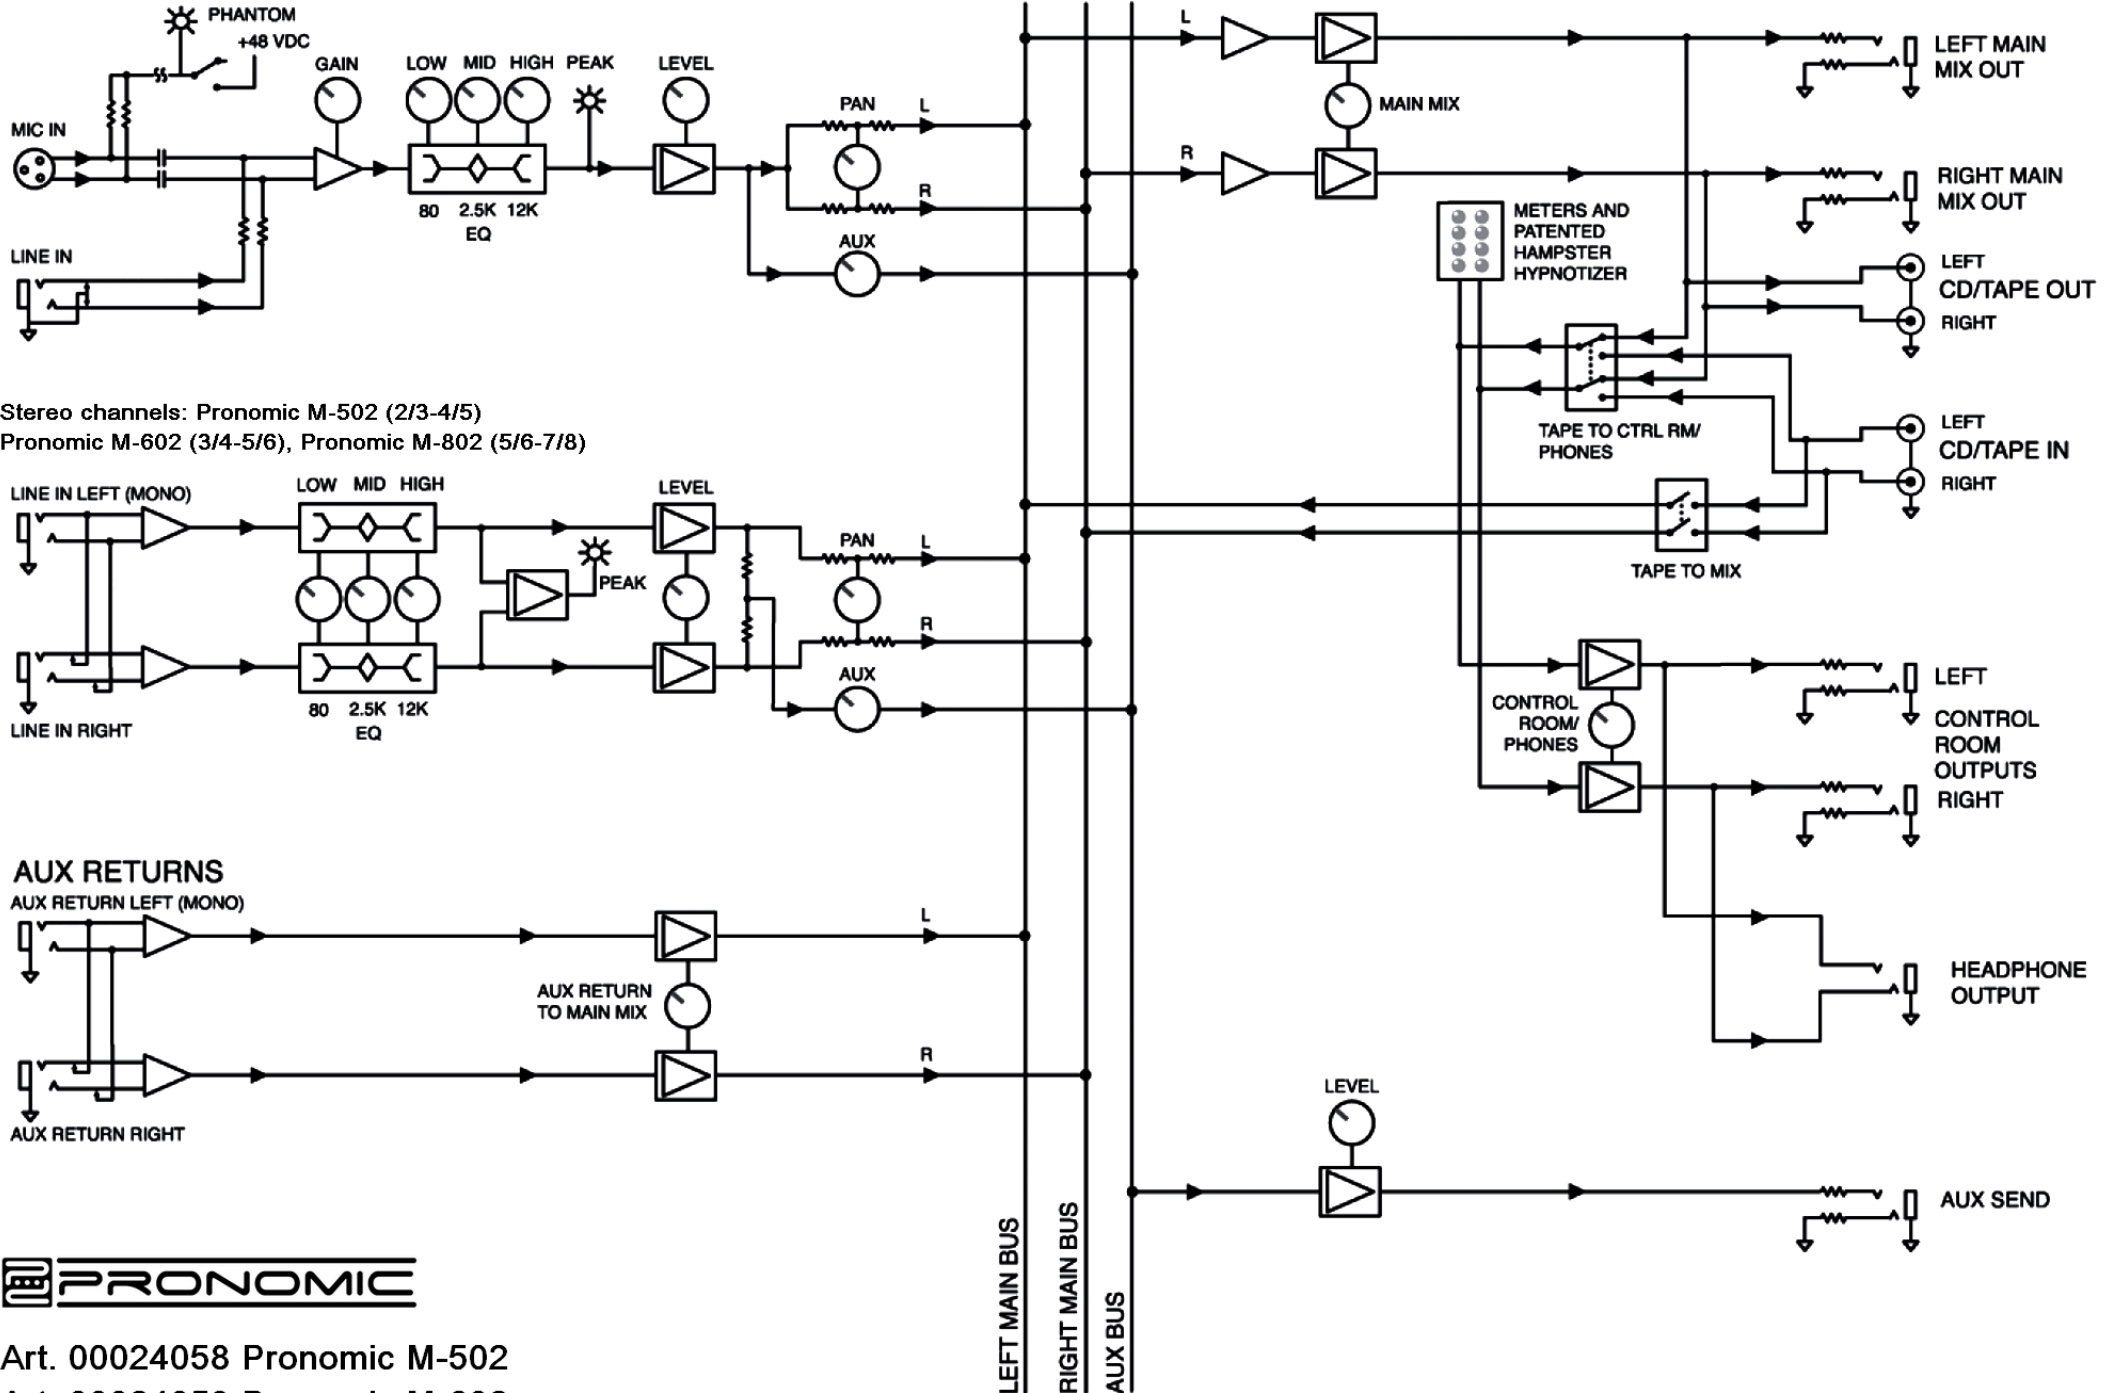

Mono channels: Pronomic M-502 (1)
 Pronomic M-602 (1-2), Pronomic M-802 (1-4)

Stereo channels: Pronomic M-502 (2/3-4/5)
 Pronomic M-602 (3/4-5/6), Pronomic M-802 (5/6-7/8)

AUX RETURNS

AUX RETURN LEFT (MONO)

AUX RETURN RIGHT

Art. 00024058 Pronomic M-502

Art. 00024059 Pronomic M-602

Art. 00024060 Pronomic M-802