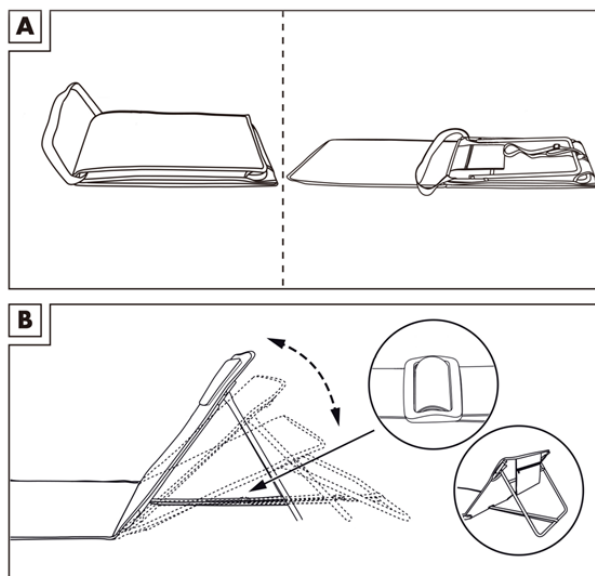

- All parts on the product are of high-quality workmanship. Nevertheless, the product may have unclean edges, sharp-edged metal or abrasion that may cause injury. Please exercise caution.
- Limbs can be trapped during assembly and folding.
- Do not misuse this product. Jumping, gymnastics and violent sliding can cause damage to the mat surface and the grab rail. Do not fall backwards from above into the backrest. The bar and strap may tear or become deformed.
- Do not leave the mat outdoors permanently. Permanent sunlight and/or bad weather can damage the material and surfaces and cause them to age more quickly.

**Fold out / fold together**

The carrying strap makes it possible to hang the folded mat over the shoulder like a bag for transport. The metal brackets of the backrest are connected by a textile strap. With the attached black buckle, the angle of the backrest can be comfortably adjusted there according to the needs of the user. Details on how to use the mat can be found in the graphic below.