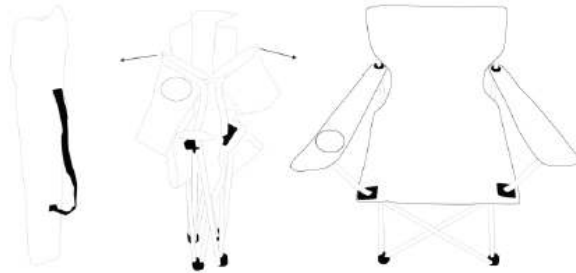

CSB-5282 GY Chiller camping chair

Item: 00075949

Thank you for choosing our camping chair (Item: 00075949). To ensure that you are fully satisfied with this product, please read carefully and understand these operating instructions before using our product. Keep these operating instructions in a safe place. The manual must be passed on to all subsequent users.

Please observe the safety instructions!

WARNING

The signal word **WARNING** indicates dangers which can lead to serious injury if no precautionary measures are taken.

NOTE

All personal formulations in these operating instructions are to be considered gender-neutral.

This instruction manual applies to persons who have been supervised or instructed in the operation of the article by a person responsible for their safety.

All information in this manual has been checked to the best of our knowledge and belief. However, neither the author nor the publisher can be held liable for any damages in connection with the use of this manual.

Other product, brand and company names mentioned in this document may be the trademarks of their respective owners. The user of this document is responsible for compliance with all applicable copyright laws.

WARNING

Detailed safety instructions:

Please observe the following safety instructions to avoid malfunctions, damage or injury:

- If you open the packaging carelessly with a sharp knife or other pointed objects, the chair may be damaged.
- These items are not children's toys and are not recommended for children under 3 years of age. Do not allow your children to play with the products unsupervised.
- The chair is not designed to be used as a standing surface or as a climbing aid. You may fall off and injure yourself.
- Be careful not to exceed the total permissible load of 150 kg.
- Incorrect handling during assembly and disassembly may result in trapped limbs. Only fold the camping chair with the utmost care. If the chair is damaged or incorrectly assembled, the chair may tip over, collapse or break. You may injure yourself if this happens.
- Use the camping chair only on even ground and always check the stability before sitting in it.
- Bouncing, tumbling and tipping can cause the chair to fall over and cause injury.
- All parts on the camping chair are of high quality workmanship. However, the stool may have unclean edges, sharp-edged aluminium or abrasion that can cause injury. Pay attention and take care.
- The product is designed for camping use only. Do not misuse this product.