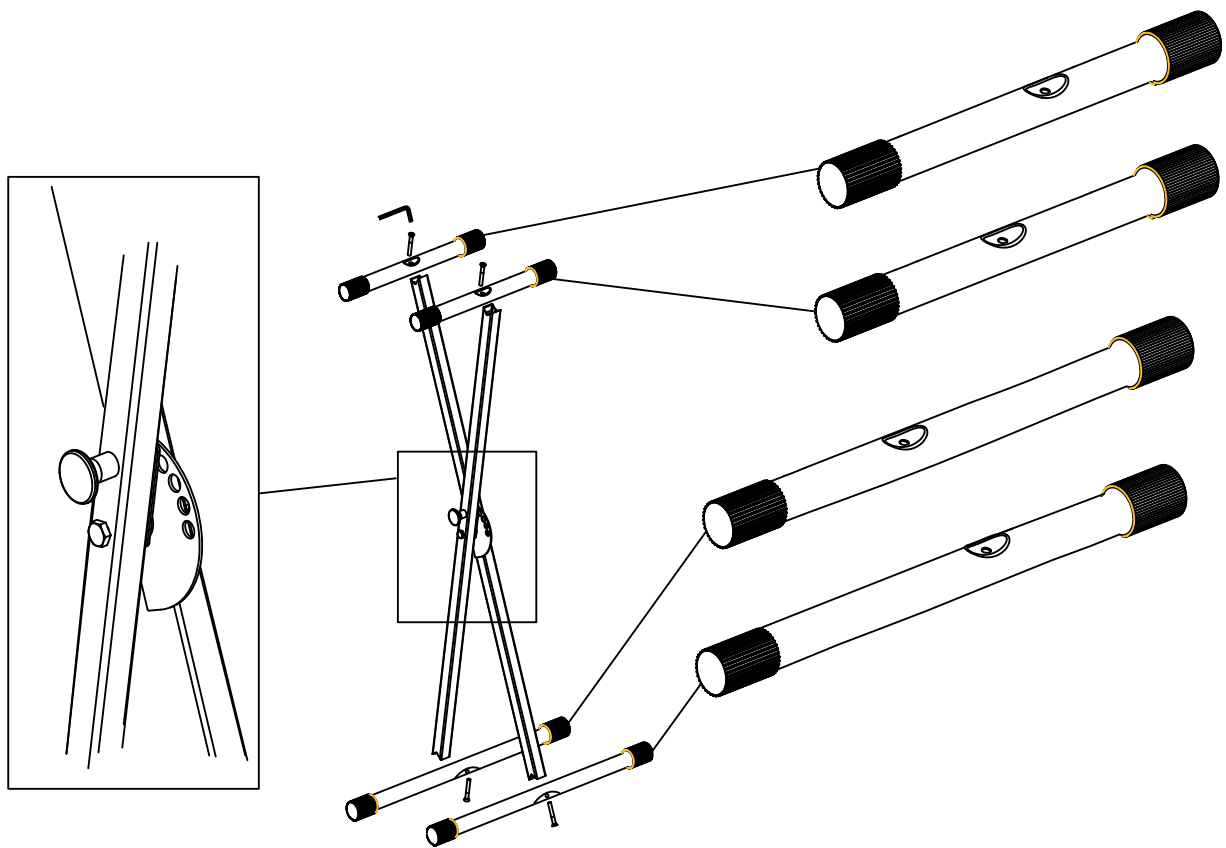

X-Keyboardständer einstrebig

KIRSTEIN.de
We love music!

Musikhaus Kirstein GmbH
Bernbeurener Str. 11
86956 Schongau
www.kirstein.de

Art. 00009812 /00062730
Version 10/2019