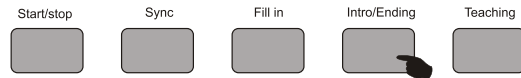

III. Basic operation method

5. Intro/ending

Press "Intro/ending" button to start play the prelude, then turn to regular rhythm to continu. During the play of the rhythm, press the "Intro/ending" button, to start playing a code for ending.