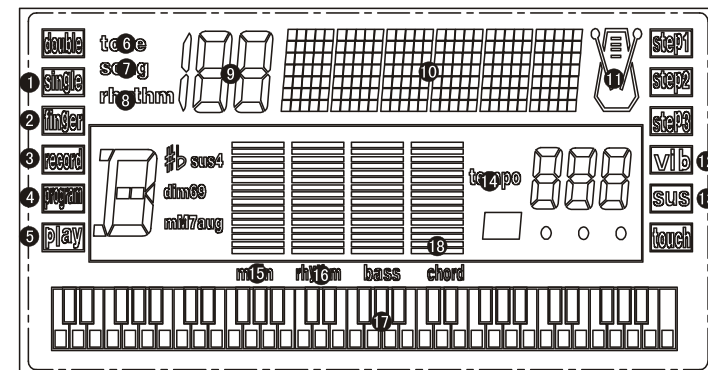

II.Preparation before performance

LCD graphic display