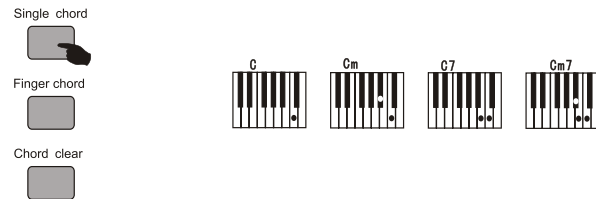

III. Basic operation method

5. Intro/ending

Press "Intro/ending" button to start play the prelude, then turn to regular rhythm to continu. During the play of the rhythm, press the "Intro/ending" button, to start playing a code for ending.

6. Rhythm volume

There are 9 levels for rhythm volume, the default rhythm is 07. to press the "+/-" button to adjust the rhythm volume and the LED or LCD will be show it. Reprress the "+/-" button the keyboard will return back to the default volume for the rhythm.

Auto bass chord

Single chord

when the rhythm is start, to press the "single chord" to enter the single chord function. At this time, in the chord area (1-19key), press any key, can heard different chord rhythm press the "start/stop" to withdraw this function.