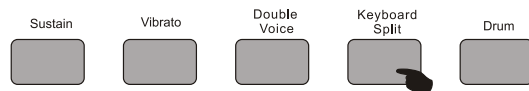

Keyboard split

Press "dual keyboard" to start the dual keyboard function. The keyboard was separate two keyboards from the 24th keys in left. Press the number button can adjust the right key. Repress the "dual keyboard" will withdraw this function.