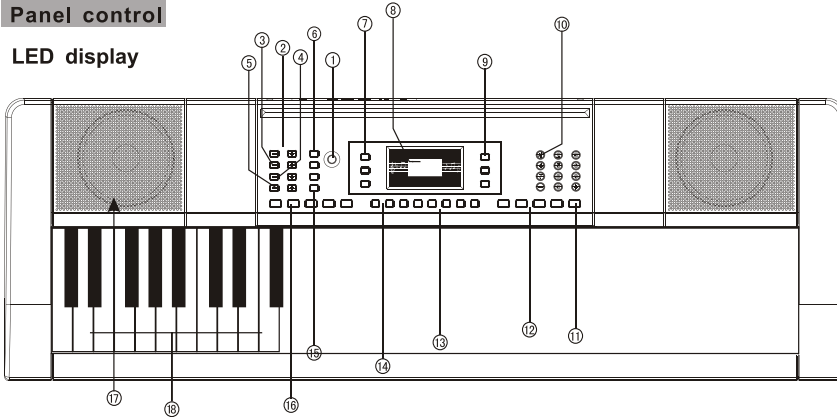

I.Panel control and external jack

Panel control

LED display

- 1.Power switch
- 2.Master volume+, -
- 3.Rhythm volume+, -
- 4.Chord volume+, -
- 5.Tempo+, -
- 6.Play/record/program
- 7.Single chord/finger chord /chord clear
- 8.LED display
- 9.Demo/rhythm/tone
10. Number0-9/+, -
11. Drum
12. Sustain/vibrato/double voice /keyboard split
- 13.Panel percussion/MP3 function
- 14.Transpose+, -
- 15.beat
- 16.Sync/start/stop/fill in/ intro/ending/teaching
- 17.Speaker
- 18.chord region