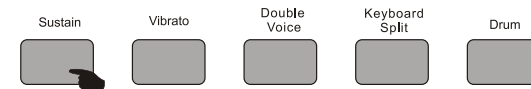

Effects and control

1. Sustain function

Press "sustain" to start sustain function. The prolonged effect note will occur when play with white and black keyboard, And press "sustain" again to withdraw this function.