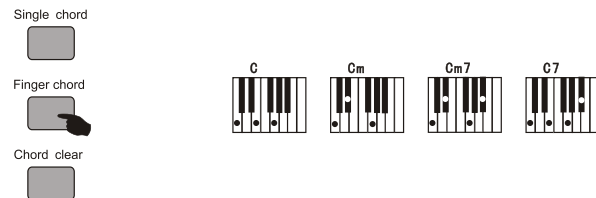

Finger chord

when the rhythm is start, to press the "finger chord" to enter the finger chord function. At this time, in the chord area (1-19key), press any key, can heard different chord rhythm press the "start/stop" to withdraw this function.