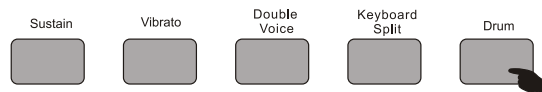

Drum

Press "drum" button, at this time the keyboard turn to the percussion keyboard every key instead of one kind of percussion, repress the "drum" button again, the keyboard turn to regular.