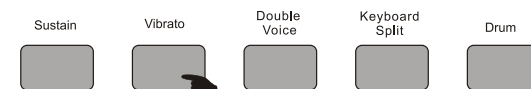

2. Vibrato function

Press "vibrato" to start vibrato function. The trembling effect note will occur when play with white and black keyboard, And press "vibrato" again to withdraw this function.