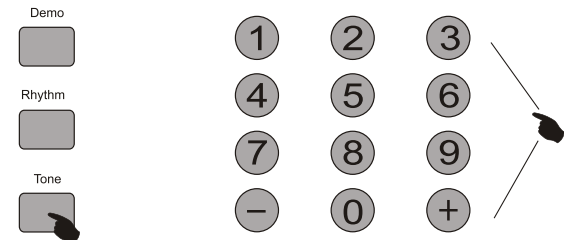

Tone

1. Tone selection

The keyboard has 300 tones, to press "tone" button to start to choosing another tones, you can press the 0~9 number to change it or press "+/-" to change it.