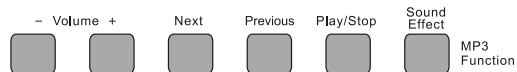

4.Use of microphone

Insert the microphone can playing accompaniment.

III.Basic operation method

4.chord volume

The default value of the chord volume is "07",and you can adjust 9 levels(0-9) of the chord volume by press the CHORD VOLUME "+/-"button .By the way,the LED or LCD display has the corresponding displaying when you adjust. The system will return to the default chord volume if you press CHORD VOLUME "+/-" at the same time .