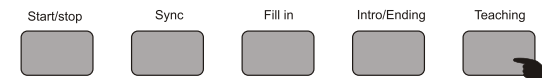

Dormancy function

When you do not press the key more than 5 mins,the keyboard will come to dormancy and to press any key can wake up the keyboard.