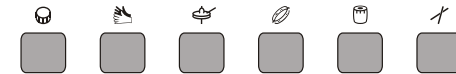

III.Basic operation method

Panel percussion

Press the panel percussion, the total is 6 kinds of percussion. You can insert the percussion if you need.