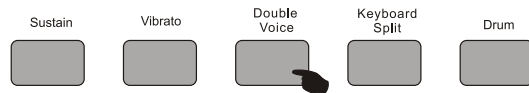

III.Basic operation method

Double voice

Press "dual voice" button to start dual voice function, the performed tone is the tone that composed of two kinds of tone. Now the displaying tone name is the latter tone. The previous tone is the tone before you press this button, press this button again to exist the dual voice function